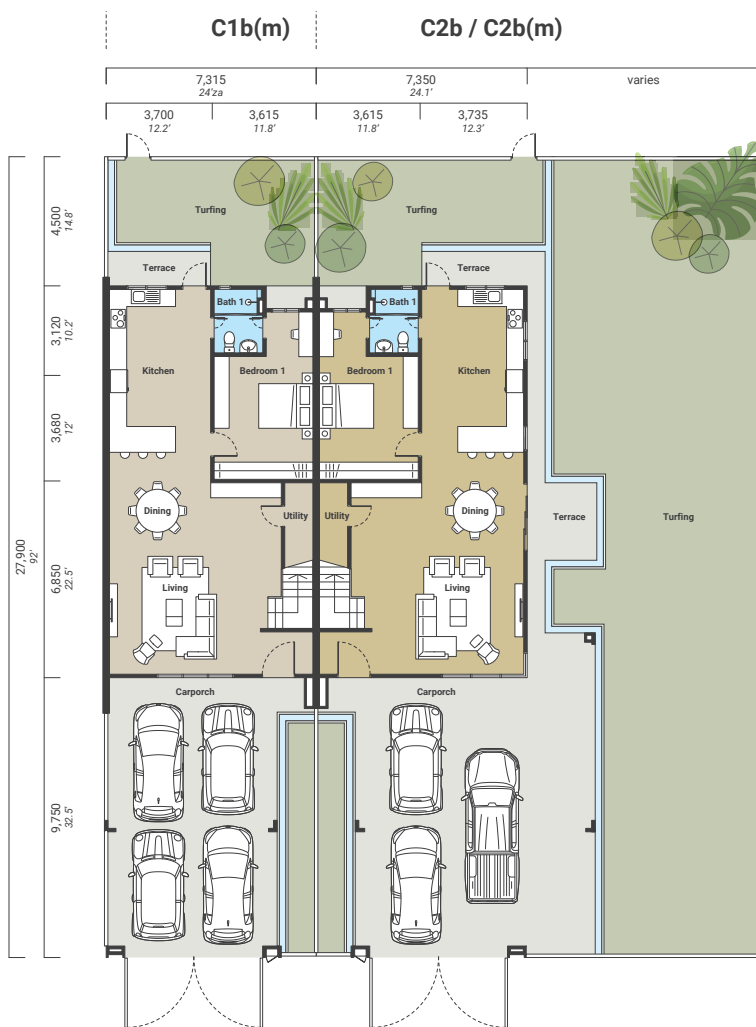

C1b

C2b

Land Area
24' x 92'

Land Area
varies x 92'

Total Built-up Area
2,379 sf

Total Built-up Area
2,720 sf

Ground Floor

First Floor

4 Bedrooms + 3 Baths + Wet Kitchen + Family