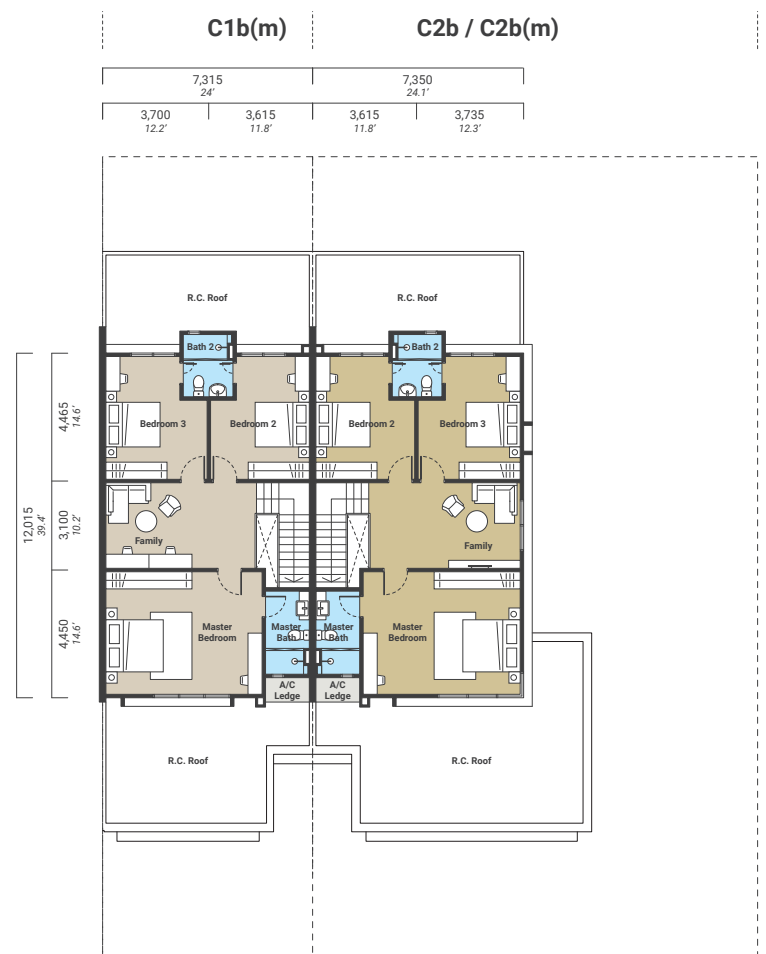

C1b

C2b

Land Area
24' x 92'

Land Area
varies x 92'

Total Built-up Area
2,379 sf

Total Built-up Area
2,720 sf

Ground Floor

First Floor

4 Bedrooms + 3 Baths + Wet Kitchen + Family